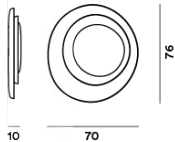

Bahia, parete

technical details

FOSCARINI

Wall and ceiling lamp with reflected and diffused light. Consisting of three matt white injection moulded polycarbonate egg-shaped plates fitted together asymmetrically. The largest plate works as the wall mounting plate, and the two central plates conceal the lighting technology part.

Bahia LED

SCHEMATIC & LIGHT EMISSION

MATERIAL

injection moulded polycarbonate

COLORS

ACCESSORIES

Bahia

LIGHT SOURCE

LED included

43W

2850 K 4850 lm CRI>90

Dimmable

CERTIFICATIONS

IP 20

ENERGY EFFICIENCY

A+